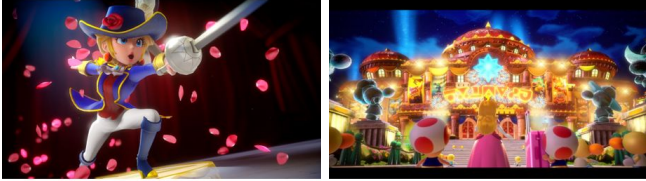

ORMSSON

Princess Peach Showtime

Vrn. NITSW211259

10.990 kr