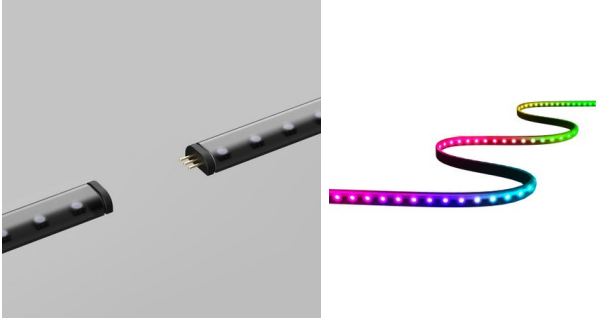

## TWINKLY LINE EXTENSION

Vrn. SRXJL0018

~~6.990 kr~~ **5.637 kr**