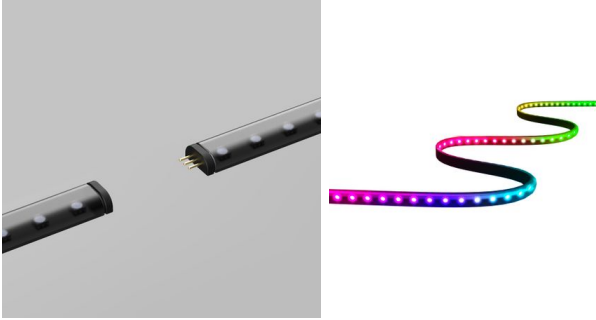

ORMSSON

TWINKLY LINE EXTENSION

Vrn. SRXJL0018

~~6.990 kr~~ **5.637 kr**