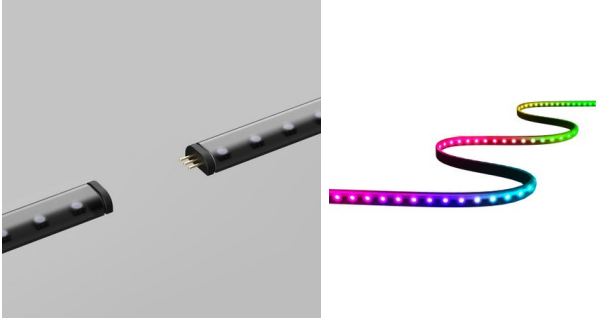

## TWINKLY LINE EXTENSION

Vrn. SRXJL0018

**6.990 kr**