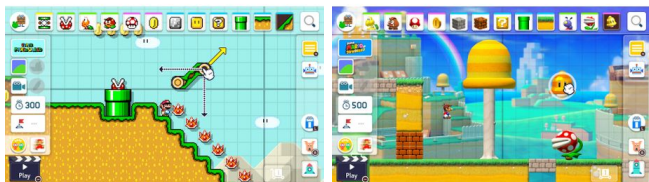

ORMSSON

Super Mario Maker 2

Vrn. NITSW S.MARIO MAKER2

Mario fans of the world, unite! Now you can play, create, and share* the side-scrolling Super Mario™ courses of your dreams in the Super Mario Maker™ 2 game, available exclusively on the Nintendo Switch™ system! Dive into the single-player Story Mode and play built-in courses to rebuild Princess Peach's castle. Make your own courses, alone or together. And with a Nintendo Switch Online membership*, share your courses, access a near-endless supply made by others, enjoy online multiplayer, and more!